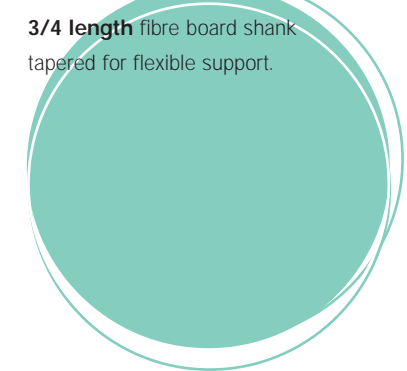

**New
Inspiration™ 3/4 Pointe Shoe**

3/4 length fibre board shank tapered for flexible support.

**New
Inspiration™ Pointe Shoe**

Full red board shank for added support and confident performance.

F
L
E
X

A
P
P
E
A
L